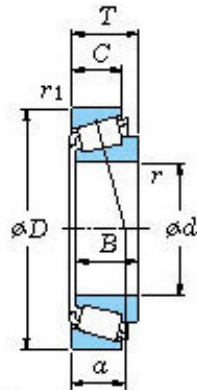

BEARINGS PRODUCTION WHOLESALE CO., LTD

■ Mounting dimensions

Lm11949/10 Bearing 2D drawings and 3D CAD models

Koyo Roller Bearing Lm11949/10 Lm11749/10
L44649/10 11749/10 11949/10 44649/10 69349/10
12649/10 L68149/10 Koyo Wheel Bearing for KIA
Pride

Bearing No. LM11949/10

Bearing No.	LM11949/10
d	19.05
D	45.237
T	15.494
B	16.637
r(min)	1.2
r1(min)	1.2
Cr	36.8
C0r	30.1
Cu	4.25
Grease lub.	9400
Oil lub.	13000
C	12.065
a	10.0 mm
da	25.0
db	23.5
Da	39.5
Db	41.5
ra(max)	1.2
rb(max)	1.2
e	0.30
Y1	2.00
Y0	1.10
(Refer.)Mass(kg)	0.124