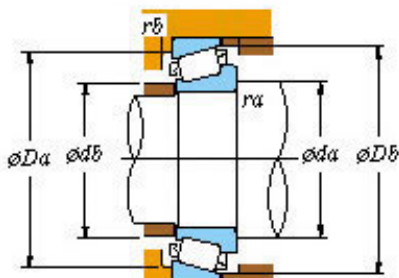

BEARINGS PRODUCTION WHOLESALE CO., LTD

■ Mounting dimensions

Lm11949/10 Bearing 2D drawings and 3D CAD models

Koyo Roller Bearing Lm11949/10 Lm11749/10
L44649/10 11749/10 11949/10 44649/10 69349/10
12649/10 L68149/10 Koyo Wheel Bearing for KIA
Pride

Bearing No. LM11949/10

Bearing No.	LM11949/10
d	19.05
D	45.237
T	15.494
B	16.637
r(min)	1.2
r1(min)	1.2
Cr	36.8
C0r	30.1
Cu	4.25
Grease lub.	9400
Oil lub.	13000
C	12.065
a	10.0 mm
da	25.0
db	23.5
Da	39.5
Db	41.5
ra(max)	1.2
rb(max)	1.2
e	0.30
Y1	2.00
Y0	1.10
(Refer.)Mass(kg)	0.124