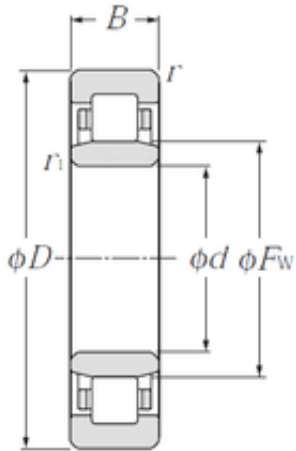

BEARINGS PRODUCTION WHOLESALE CO., LTD

100 mm x 180 mm x 46 mm CYSD NU2220E cylindrical roller bearings

Bearing No. NU2220E

Size	100x180x46 mm
Bore Diameter	100 mm
Outer Diameter	180 mm
Width	46 mm
d	100 mm
Fw	119 mm
D	180 mm
B	46 mm
C	46 mm
Weight	4,86 Kg
Basic dynamic load rating (C)	440 kN
Basic static load rating (C0)	318 kN
(Grease) Lubrication Speed	3000 r/min

NU2220E Bearing 2D drawings and 3D CAD models