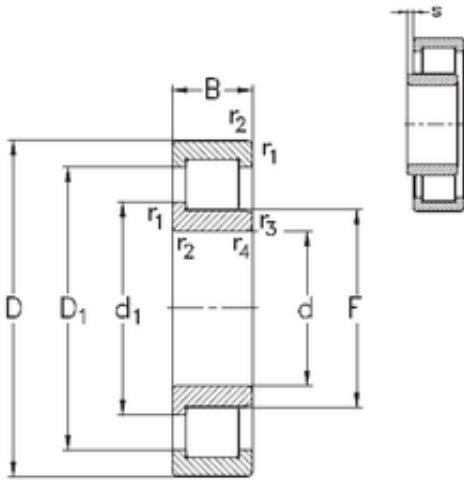

## 100 mm x 180 mm x 46 mm NKE NJ2220-E-MPA cylindrical roller bearings

Bearing No. NJ2220-E-MPA

Size	100x180x46 mm
Bore Diameter	100 mm
Outer Diameter	180 mm
Width	46 mm
d	100 mm
F	119 mm
D	180 mm
B	46 mm
C	46 mm
r1 min.	2,1 mm
r2 min.	2,1 mm
r3 min.	2,1 mm
r4 min.	2,1 mm
S	2,5 mm
Weight	5,5 Kg
Basic dynamic load rating (C)	382 kN
Basic static load rating (C0)	461 kN

NJ2220-E-MPA Bearing 2D drawings and 3D CAD models