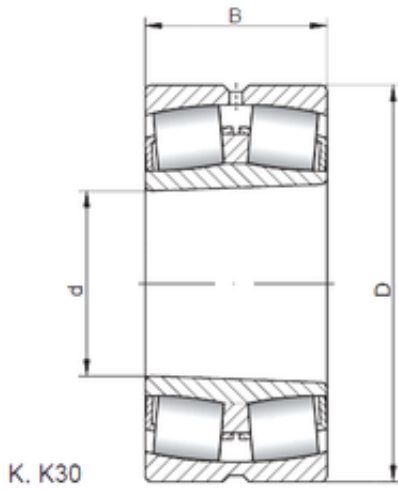

# BEARINGS PRODUCTION WHOLESale CO., LTD

70 mm x 125 mm x 31 mm Loyal 22214 KCW33 spherical roller bearings

Bearing No. 22214 KCW33

22214 KCW33 Bearing 2D drawings and 3D CAD models

Size	70x125x31 mm
Bore Diameter	70 mm
Outer Diameter	125 mm
Width	31 mm
d	70 mm
D	125 mm
B	31 mm
C	31 mm
Weight	1,46 Kg
Basic dynamic load rating (C)	148 kN
Basic static load rating (C0)	186 kN
(Grease) Lubrication Speed	3600 r/min