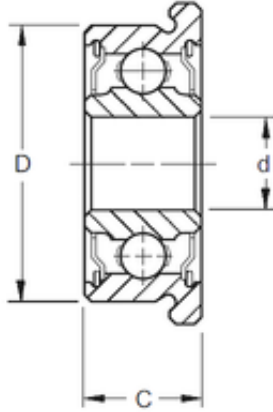

BEARINGS PRODUCTION WHOLESALE CO., LTD

8 mm x 16 mm x 4 mm ZEN F688-2RSW4 deep groove ball bearings

Bearing No. F688-2RSW4

Size	8x16x4 mm
Bore Diameter	8 mm
Outer Diameter	16 mm
Width	4 mm
d	8 mm
D	16 mm
B	4 mm
C	4 mm
Basic dynamic load rating (C)	1,252 kN
Basic static load rating (C0)	0,592 kN

F688-2RSW4 Bearing 2D drawings and 3D CAD models