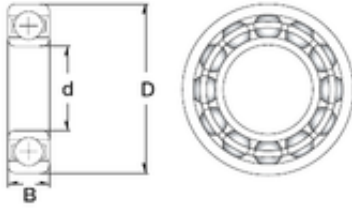

BEARINGS PRODUCTION WHOLESALE CO., LTD

8 mm x 16 mm x 4 mm ZEN 688-2RSW4 deep groove ball bearings

Bearing No. 688-2RSW4

Size	8x16x4 mm
Bore Diameter	8 mm
Outer Diameter	16 mm
Width	4 mm
d	8 mm
D	16 mm
B	4 mm
C	4 mm
Basic dynamic load rating (C)	1,252 kN
Basic static load rating (C0)	0,592 kN

688-2RSW4 Bearing 2D drawings and 3D CAD models