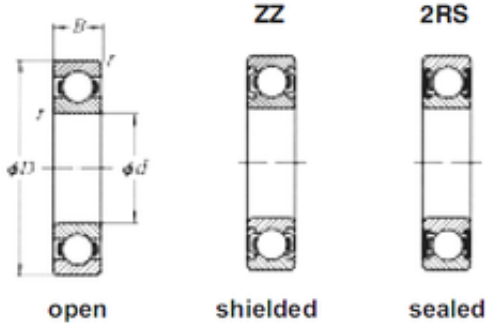

# BEARINGS PRODUCTION WHOLESALE CO., LTD

8 mm x 16 mm x 4 mm Loyal 618/8-2RS deep groove ball bearings

Bearing No. 618/8-2RS

Size	8x16x4 mm
Bore Diameter	8 mm
Outer Diameter	16 mm
Width	4 mm
d	8 mm
D	16 mm
B	4 mm
C	4 mm

618/8-2RS Bearing 2D drawings and 3D CAD models