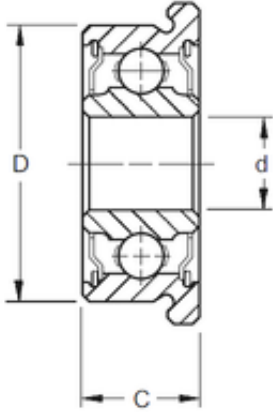

BEARINGS PRODUCTION WHOLESALE CO., LTD

8 mm x 16 mm x 4 mm ZEN SF688-2RSW4
deep groove ball bearings

Bearing No. SF688-2RSW4

Size	8x16x4 mm
Bore Diameter	8 mm
Outer Diameter	16 mm
Width	4 mm
d	8 mm
D	16 mm
B	4 mm
C	4 mm
Basic dynamic load rating (C)	1,252 kN
Basic static load rating (C0)	0,592 kN

SF688-2RSW4 Bearing 2D drawings and 3D CAD models