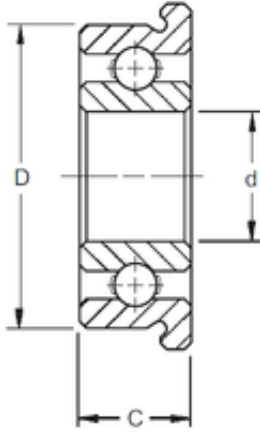

# BEARINGS PRODUCTION WHOLESAL CO., LTD

8 mm x 16 mm x 4 mm ZEN F688 deep groove ball bearings

Bearing No. F688

Size	8x16x4 mm
Bore Diameter	8 mm
Outer Diameter	16 mm
Width	4 mm
d	8 mm
D	16 mm
B	4 mm
C	4 mm
Basic dynamic load rating (C)	1,252 kN
Basic static load rating (C0)	0,592 kN
(Grease) Lubrication Speed	36000 r/min

F688 Bearing 2D drawings and 3D CAD models