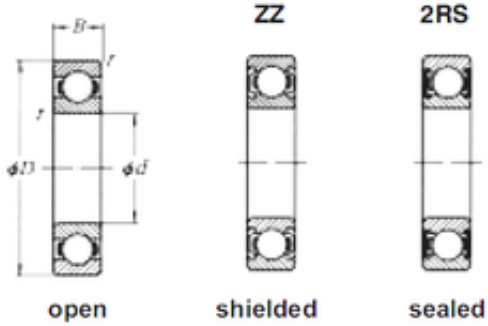

BEARINGS PRODUCTION WHOLESALE CO., LTD

8 mm x 16 mm x 4 mm Loyal 618/8 deep groove ball bearings

Bearing No. 618/8

Size	8x16x4 mm
Bore Diameter	8 mm
Outer Diameter	16 mm
Width	4 mm
d	8 mm
D	16 mm
B	4 mm
C	4 mm

618/8 Bearing 2D drawings and 3D CAD models